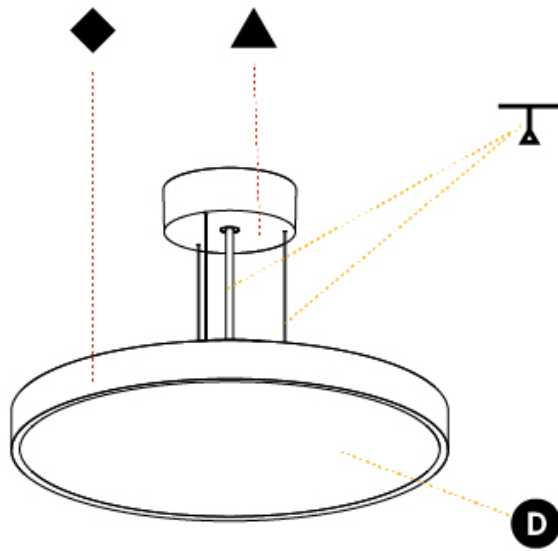

SIGN DIVA KORONA SUSPENSION

A300011-

PROJECT	_____
TYPE	_____
SPECIFIER	_____
QUANTITY	_____
DATE	_____