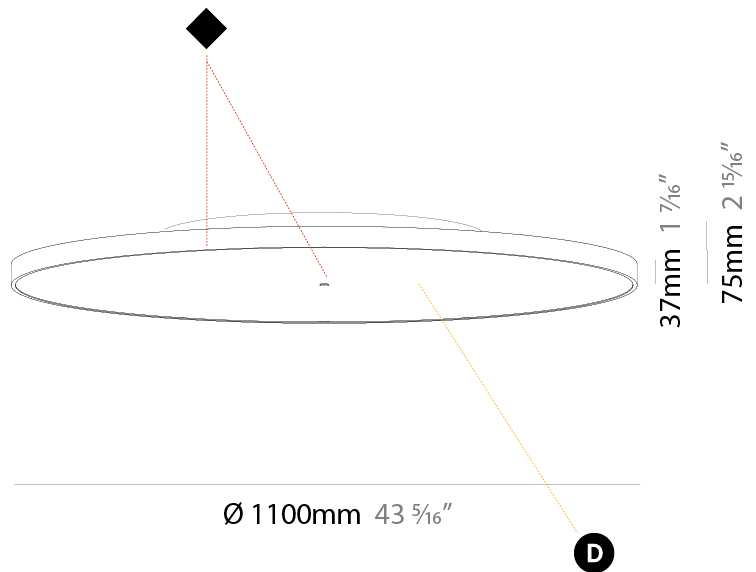

GENERAL

Series: Sign Diva
Subseries: Sign Diva
Brand: Prolicht
Division: Architectural
Mounting Type: Surface
Mounting Location: Ceiling
Subcategory: Ambient

PHYSICAL

Shape: Round
Diameter (mm): 1100
Diameter (in): 43 ⁵/₁₆"
Height (mm): 75
Height (in): 2 ¹⁵/₁₆"
Light Distribution: Direct
Weight (kg): 18.324
Weight (lbs): 40.397
Diffuser: PMMA - Opal/Micro-Prism/Sparkling Secret/Vintage Industrial with Shine Ring
Fixture Finish: SSR / BKV / CWI / CRY / HAB / UFT / ITA / RUA / FTG / MYG / LOD / PUS / FRO / FUP / KIA / POP / BLS / SPG / MEY / GOH / GUM / CHC / COM / ABZ / JAG / OBR / MOS / ROR
Fixture Material: Extruded Aluminum / Steel

ELECTRICAL

Lamp Type: LED (Zhaga Standard)
Input Wattage (W): 169.4
Total Output Wattage (W): 134
Dimming: Tri-Mode (Non-Dimming and Phase Dimming (120Vac only) and 0-10V Dimming)
Driver Included: Yes
Driver Location: Integrated
Driver Type: Constant Current - Universal
Driver Class: Class 2
Input Voltage (V): 120 - 277
Constant Current (MA): 600

LED

Color Temperature (°K): 3000 / 3500 / 4000
Max. Delivered Lumen (lm): 19520 / 19933 / 20340
CRI: >90 CRI
Lamp Life (hrs): 50000

OPTICAL

RATINGS AND CERTIFICATIONS

Certified By: Certified for North American Standards
IP rating: IP20