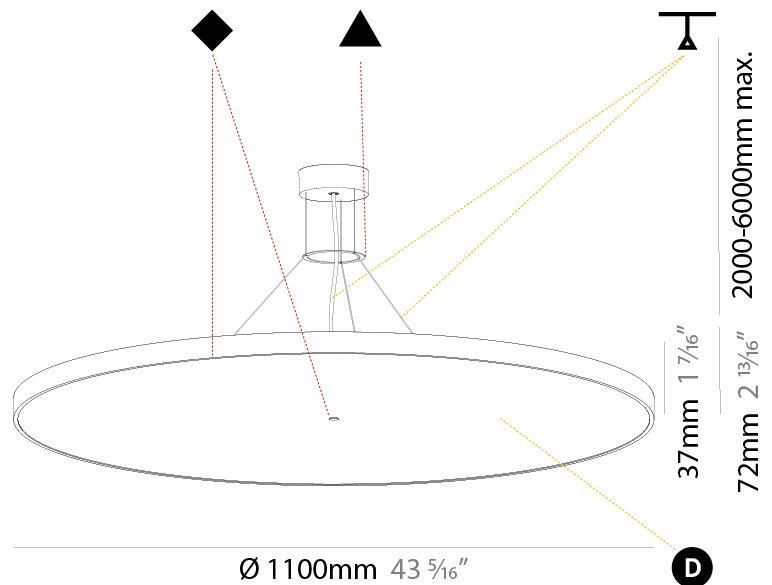

GENERAL

Series: Sign Diva
Subseries: Sign Diva
Brand: Prolicht
Division: Architectural
Mounting Type: Suspension
Mounting Location: Ceiling
Subcategory: Pendant

PHYSICAL

Shape: Round
Diameter (mm): 1100
Diameter (in): 43 ⁵/₁₆"
Height (mm): 86
Height (in): 3 ³/₈"
Light Distribution: Direct
Weight (kg): 19.475
Weight (lbs): 42.94
Diffuser: PMMA - Opal / Micro-Prism / Sparkling Secret / Vintage Industrial
Fixture Finish: SSR / BKV / CWI / CRY / HAB / UFT / ITA / RUA / FTG / MYG / LOD / PUS / FRO / FUP / KIA / POP / BLS / SPG / MEY / GOH / GUM / CHC / COM / ABZ / JAG / OBR / MOS / ROR
Fixture Material: Extruded Aluminum / Steel
Cable Details: 2,000mm/78 3/4" or 6,000mm/236 1/4" Transparent Cable

ELECTRICAL

Lamp Type: LED (Zhaga Standard)
Input Wattage (W): 169.4
Total Output Wattage (W): 134
Dimming: Tri-Mode (Non-Dimming and Phase Dimming (120Vac only) and 0-10V Dimming)
Driver Included: Yes
Driver Location: Integrated
Driver Type: Constant Current - Universal
Driver Class: Class 2
Input Voltage (V): 120 - 277
Constant Current (MA): 600

LED

Color Temperature (*K): 2700 / 3000 / 3500 / 4000
Max. Delivered Lumen (lm): 16140 / 19520 / 19933 / 20340
CRI: >90 CRI
Lamp Life (hrs): 50000

OPTICAL

RATINGS AND CERTIFICATIONS

Certified By: Certified for North American Standards
IP rating: IP20