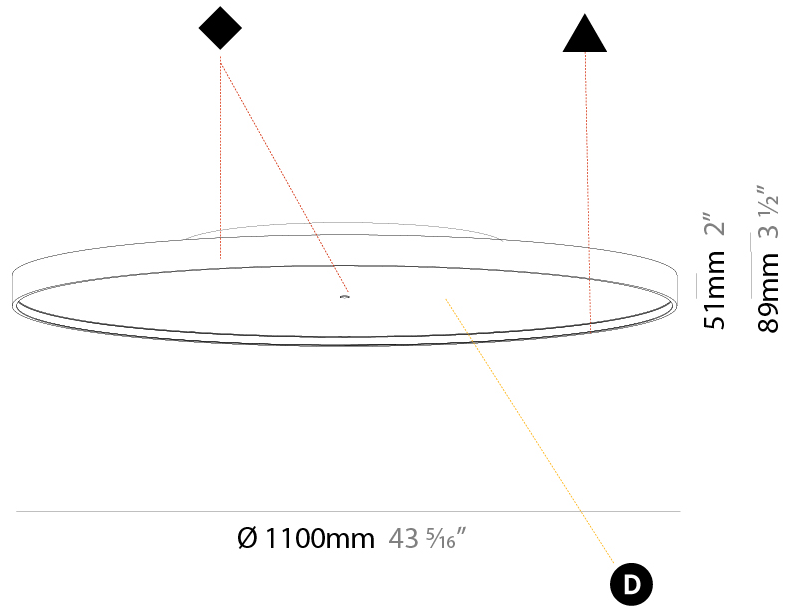

GENERAL

Series: Sign Diva
Subseries: Sign Diva Korona
Brand: Prolicht
Division: Architectural
Mounting Type: Surface
Mounting Location: Ceiling
Subcategory: Ambient

PHYSICAL

Shape: Round
Diameter (mm): 1100
Diameter (in): 43 ⁵/₁₆
Height (mm): 89
Height (in): 3 ¹/₂
Light Distribution: Direct
Weight (kg): 18.835
Weight (lbs): 41.524
Diffuser: [PMMA - Opal/Micro-Prism/Sparkling Secret/Vintage Industrial](#)
Fixture Finish: [SSR / BKV / CWI / CRY / HAB / UFT / ITA / RUA / FTG / MYG / LOD / PUS / FRO / FUP / KIA / POP / BLS / SPG / MEY / GOH / GUM / CHC / COM / ABZ / JAG / OBR / MOS / ROR](#)
Fixture Material: Extruded Aluminum / Steel

ELECTRICAL

Lamp Type: LED (Zhaga Standard)
Input Wattage (W): 169.4
Total Output Wattage (W): 134
Dimming: [Tri-Mode (Non-Dimming and Phase Dimming (120Vac only) and 0-10V Dimming)](#)
Driver Included: Yes
Driver Location: Integrated
Driver Type: Constant Current - Universal
Driver Class: Class 2
Input Voltage (V): 120 - 277
Constant Current (mA): 600

LED

[Color Temperature (°K): 3000 / 3500 / 4000](#)
Max. Delivered Lumen (lm): 19520 / 19933 / 20340
CRI: >90 CRI
Lamp Life (hrs): 50000

OPTICAL

RATINGS AND CERTIFICATIONS

Certified By: Certified for North American Standards
IP rating: IP20