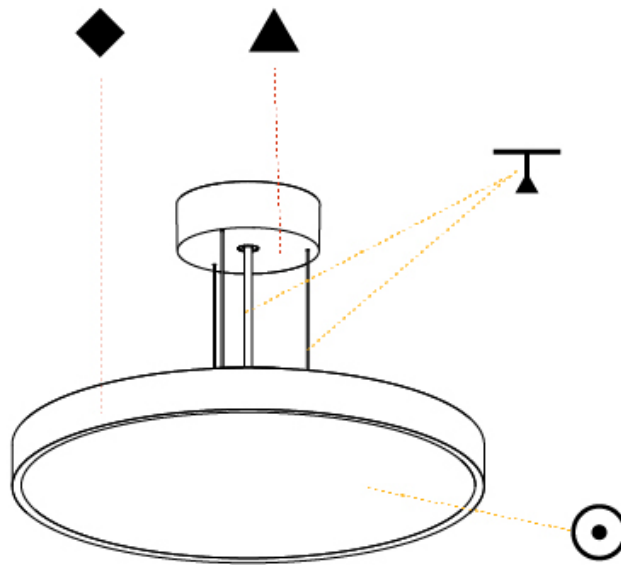

SIGN DIVA SUSPENSION

A300002-

PROJECT
TYPE
SPECIFIER
QUANTITY
DATE

A