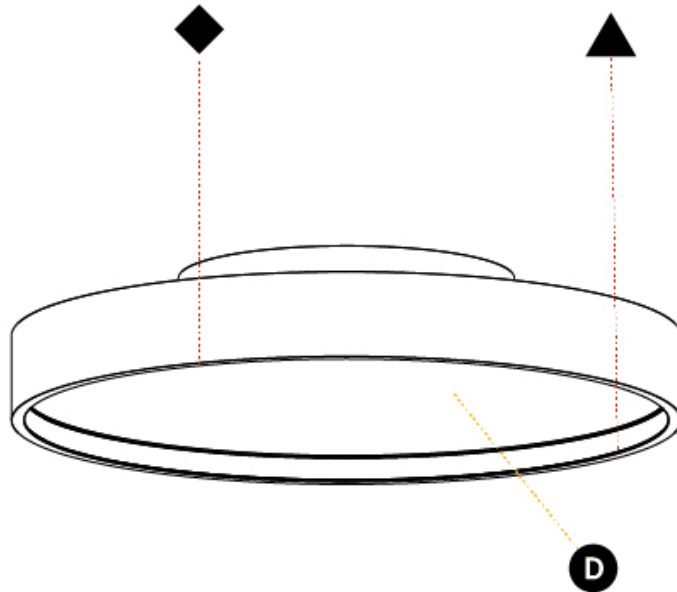

SIGN DIVA KORONA SURFACE

A3D101-

PROJECT

TYPE

SPECIFIER

QUANTITY

DATE