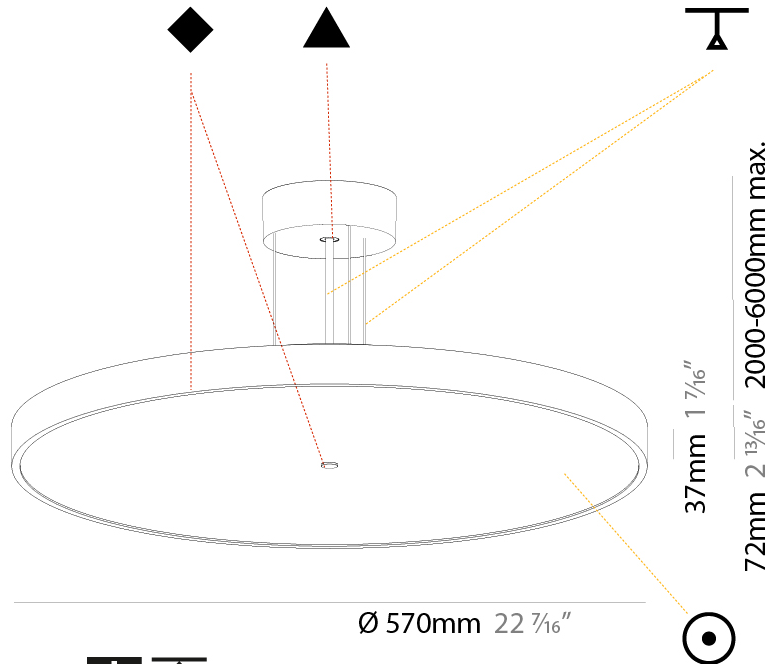

GENERAL

Series: Sign Diva
Subseries: Sign Diva
Brand: Prolicht
Division: Architectural
Mounting Type: Suspension
Mounting Location: Ceiling
Subcategory: Pendant

PHYSICAL

Shape: Round
Diameter (mm): 570
Diameter (in): 22 7/16
Height (mm): 72
Height (in): 2 13/16
Max. Overall Height (mm): 6072
Max. Overall Height (in): 239 1/16
Light Distribution: Direct
Weight (kg): 7.802
Weight (lbs): 17.2

Diffuser: [PMMA - Opal / Micro-Prism / Sparkling Secret / Vintage Industrial with Shine Ring](#)

Fixture Finish: [SSR / BKV / CWI / CRY / HAB / UFT / ITA / RUA / FTG / MYG / LOD / PUS / FRO / FUP / KIA / POP / BLS / SPG / MEY / GOH / GUM / CHC / COM / ABZ / JAG / OBR / MOS / ROR](#)

Fixture Material: [Extruded Aluminum / Steel](#)

Cable Details: [2000mm or 6000mm Transparent Cable](#)

ELECTRICAL

Lamp Type: LED (Zhaga Standard)
Input Wattage (W): 58.3
Total Output Wattage (W): 53
Dimming: [Tri-Mode (Non-Dimming and Phase Dimming (120Vac only) and 0-10V Dimming)](#)
Driver Included: Yes
Driver Location: Integrated
Driver Type: Constant Current - Universal
Driver Class: Class 2
Input Voltage (V): 120 - 277
Constant Current (MA): 350

LED

Color Temperature (°K): [2700 / 3000 / 3500 / 4000](#)
Max. Delivered Lumen (lm): 5060 / 6120 / 6233 / 6360
CRI: >90 CRI
Lamp Life (hrs): 50000

OPTICAL

RATINGS AND CERTIFICATIONS

Certified By: Certified for North American Standards
IP rating: IP20

PROJECT _____
TYPE _____
SPECIFIER _____
QUANTITY _____
DATE _____

A