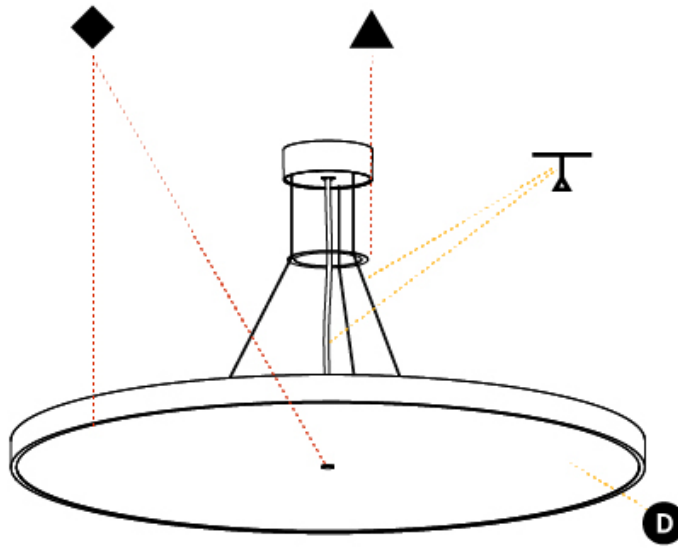

SIGN DIVA SUSPENSION

A300006-

PROJECT	_____
TYPE	_____
SPECIFIER	_____
QUANTITY	_____
DATE	_____