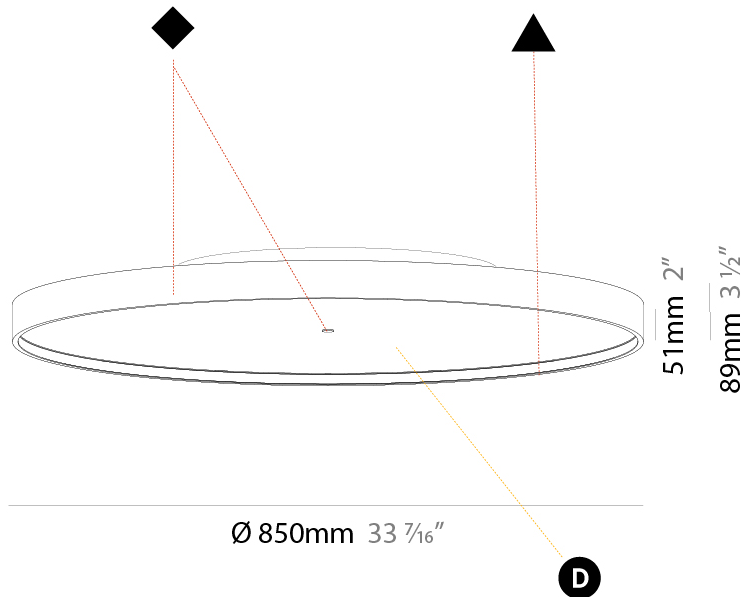

GENERAL

Series: Sign Diva
Subseries: Sign Diva Korona
Brand: Prolicht
Division: Architectural
Mounting Type: Surface
Mounting Location: Ceiling
Subcategory: Ambient

PHYSICAL

Shape: Round
Diameter (mm): 850
Diameter (in): 33 7/16
Height (mm): 89
Height (in): 3 1/2
Light Distribution: Direct
Weight (kg): 13.244
Weight (lbs): 29.198
Diffuser: [PMMA - Opal/Micro-Prism/Sparkling Secret/Vintage Industrial](#)
Fixture Finish: [SSR / BKV / CWI / CRY / HAB / UFT / ITA / RUA / FTG / MYG / LOD / PUS / FRO / FUP / KIA / POP / BLS / SPG / MEY / GOH / GUM / CHC / COM / ABZ / JAG / OBR / MOS / ROR](#)
Fixture Material: [Extruded Aluminum / Steel](#)

ELECTRICAL

Lamp Type: LED (Zhaga Standard)
Input Wattage (W): 96.8
Total Output Wattage (W): 76.8
Dimming: [Tri-Mode (Non-Dimming and Phase Dimming (120Vac only) and 0-10V Dimming)](#)
Driver Included: Yes
Driver Location: Integrated
Driver Type: Constant Current - Universal
Driver Class: Class 2
Input Voltage (V): 120 - 277
Constant Current (MA): 600

LED

Color Temperature (°K): [3000 / 3500 / 4000](#)
Max. Delivered Lumen (lm): [11160 / 11388 / 11620](#)
CRI: >90 CRI
Lamp Life (hrs): 50000

OPTICAL

RATINGS AND CERTIFICATIONS

Certified By: Certified for North American Standards
IP rating: IP20