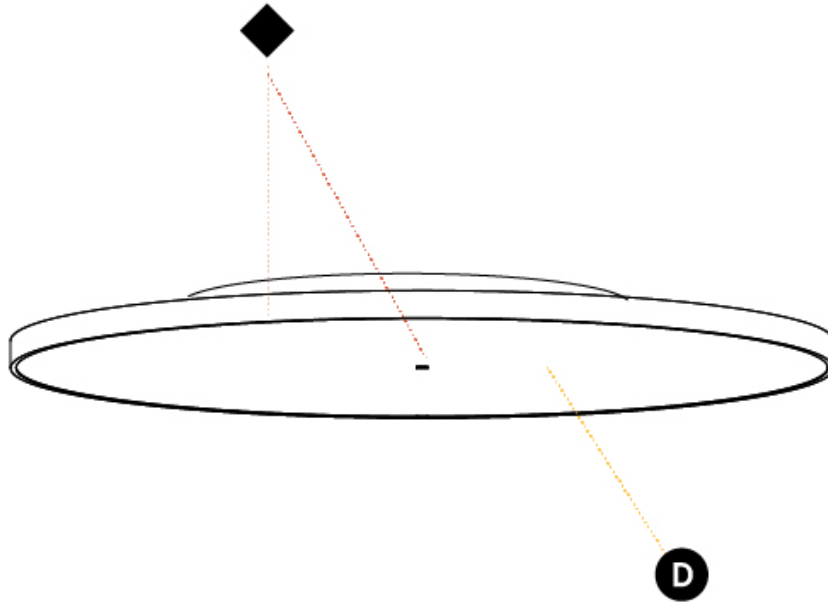

SIGN DIVA SURFACE

A3D094-

PROJECT

TYPE

SPECIFIER

QUANTITY

DATE