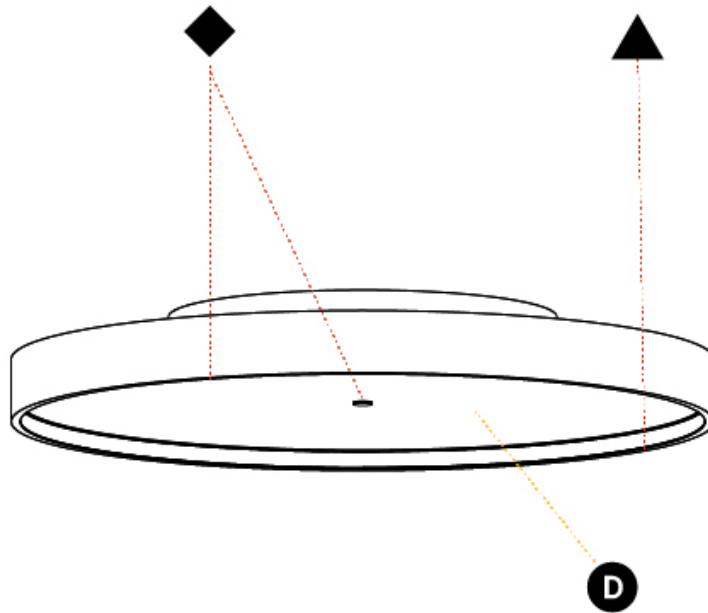

SIGN DIVA KORONA SURFACE

A3D102-

PROJECT

TYPE

SPECIFIER

QUANTITY

DATE