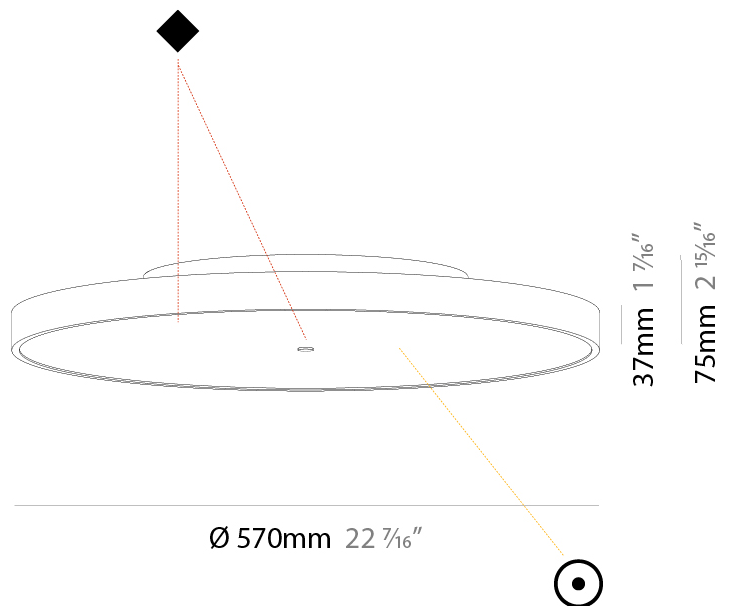

GENERAL

Series: Sign Diva
Subseries: Sign Diva
Brand: Prolicht
Division: Architectural
Mounting Type: Surface
Mounting Location: Ceiling
Subcategory: Ambient

PHYSICAL

Shape: Round
Diameter (mm): 570
Diameter (in): 22 7/16
Height (mm): 75
Height (in): 2 15/16
Light Distribution: Direct
Weight (kg): 7.072
Weight (lbs): 15.591
Diffuser: PMMA - Opal/Micro-Prism/Sparkling Secret/Vintage Industrial with Shine Ring
Fixture Finish: SSR / BKV / CWI / CRY / HAB / UFT / ITA / RUA / FTG / MYG / LOD / PUS / FRO / FUP / KIA / POP / BLS / SPG / MEY / GOH / GUM / CHC / COM / ABZ / JAG / OBR / MOS / ROR
Fixture Material: Extruded Aluminum / Steel

ELECTRICAL

Lamp Type: LED (Zhaga Standard)
Input Wattage (W): 58.3
Total Output Wattage (W): 53
Dimming: Tri-Mode (Non-Dimming and Phase Dimming (120Vac only) and 0-10V Dimming)
Driver Included: Yes
Driver Location: Integrated
Driver Type: Constant Current - Universal
Driver Class: Class 2
Input Voltage (V): 120 - 277
Constant Current (MA): 350

LED

Color Temperature (°K): 3000 / 3500 / 4000
Max. Delivered Lumen (lm): 6120 / 6233 / 6360
CRI: >90 CRI
Lamp Life (hrs): 50000

OPTICAL

RATINGS AND CERTIFICATIONS

Certified By: Certified for North American Standards
IP rating: IP20