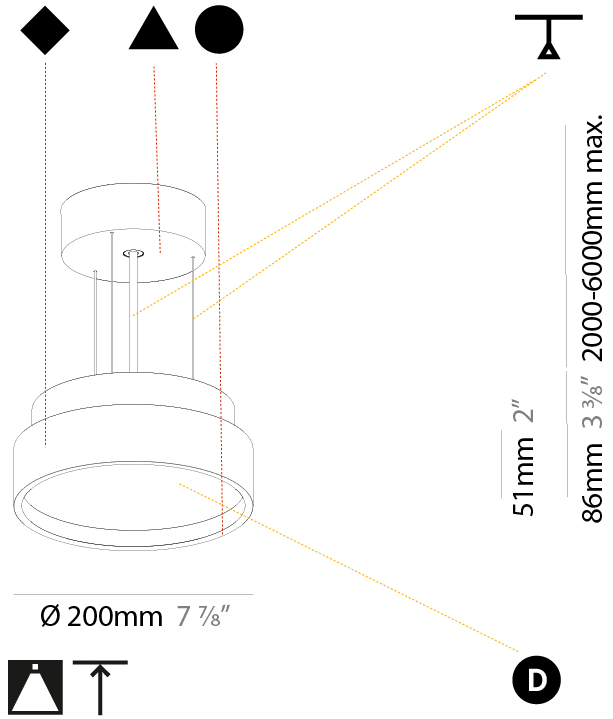

GENERAL

Series: Sign Diva
Subseries: Sign Diva Korona
Brand: Prolicht
Division: Architectural
Mounting Type: Suspension
Mounting Location: Ceiling
Subcategory: Pendant

PHYSICAL

Shape: Round
Diameter (mm): 200
Diameter (in): 7 7/8
Height (mm): 86
Height (in): 3 3/8
Light Distribution: Direct
Weight (kg): 1.873
Weight (lbs): 4.129
Diffuser: PMMA - Opal / Micro-Prism / Sparkling Secret / Vintage Industrial
Fixture Finish: SSR / BKV / CWI / CRY / HAB / UFT / ITA / RUA / FTG / MYG / LOD / PUS / FRO / FUP / KIA / POP / BLS / SPG / MEY / GOH / GUM / CHC / COM / ABZ / JAG / OBR / MOS / ROR
Fixture Material: Extruded Aluminum / Steel
Cable Details: 2,000mm/78 3/4" or 6,000mm/236 1/4" Transparent Cable

ELECTRICAL

Lamp Type: LED (Zhaga Standard)
Input Wattage (W): 10
Total Output Wattage (W): 11
Dimming: Tri-Mode (Non-Dimming and Phase Dimming (120Vac only) and 0-10V Dimming)
Driver Included: Yes
Driver Location: Integrated
Driver Type: Constant Current - Universal
Driver Class: Class 2
Input Voltage (V): 120 - 277
Constant Current (MA): 350

LED

Color Temperature (°K): 2700 / 3000 / 3500 / 4000
Max. Delivered Lumen (lm): 836 / 895 / 903 / 921
Nominal Lumen (lm): 1280 / 1370 / 1382 / 1410
CRI: >90 CRI
Lamp Life (hrs): 50000

OPTICAL

RATINGS AND CERTIFICATIONS

Certified By: Certified for North American Standards
IP rating: IP20

A