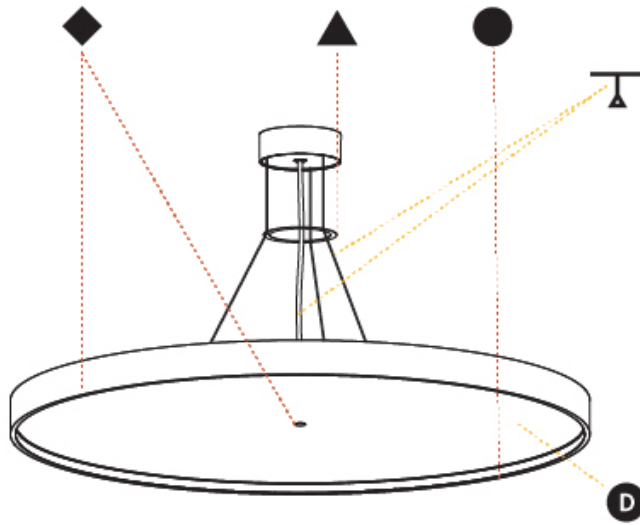

SIGN DIVA KORONA SUSPENSION

A300015-

PROJECT	_____
TYPE	_____
SPECIFIER	_____
QUANTITY	_____
DATE	_____

A