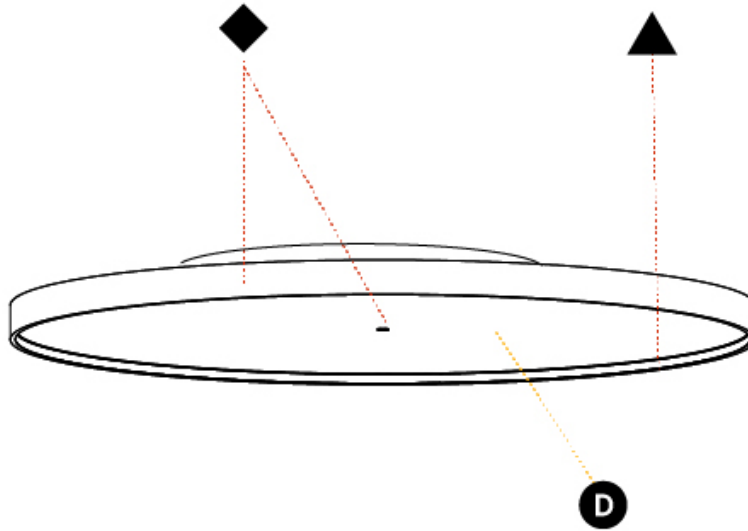

SIGN DIVA KORONA SURFACE

A3D104-

PROJECT
TYPE
SPECIFIER
QUANTITY
DATE