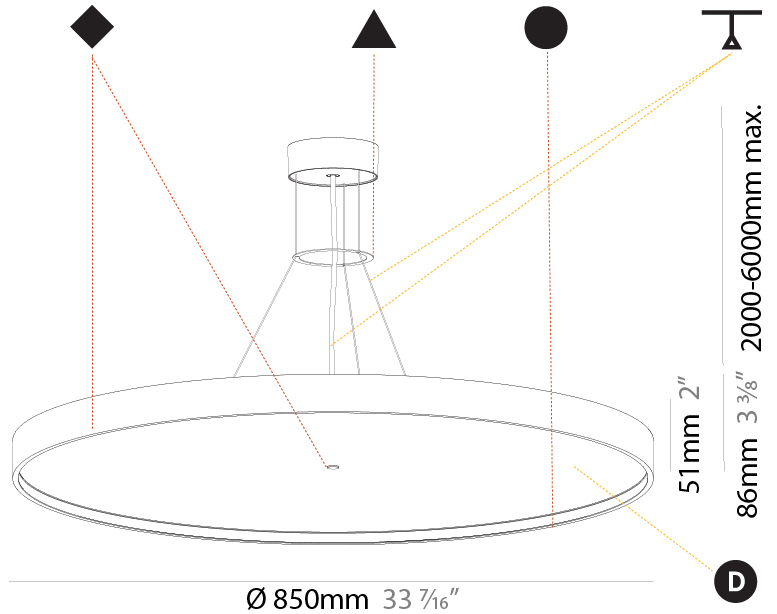

OPTICAL

RATINGS AND CERTIFICATIONS

Certified By: Certified for North American Standards
IP rating: IP20