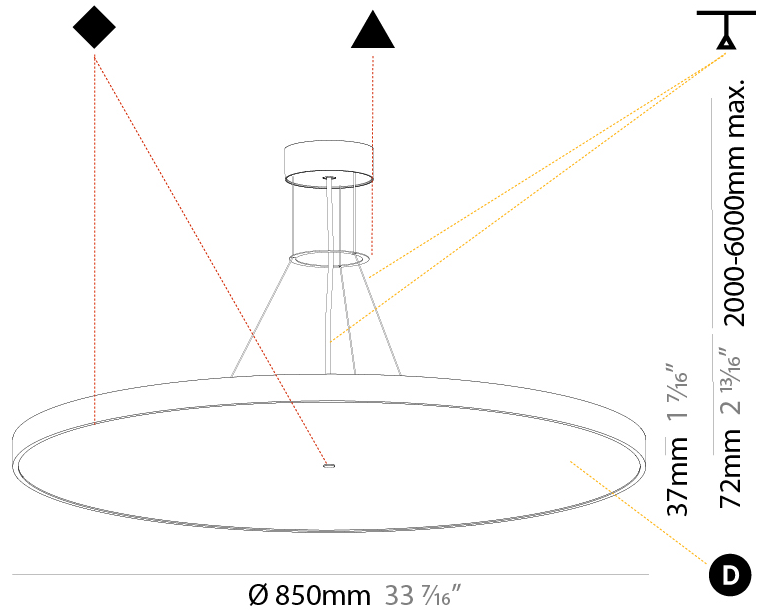

GENERAL

Series: Sign Diva
Subseries: Sign Diva
Brand: Prolicht
Division: Architectural
Mounting Type: Suspension
Mounting Location: Ceiling
Subcategory: Pendant

PHYSICAL

Shape: Round
Diameter (mm): 850
Diameter (in): 33 7/16
Height (mm): 72
Height (in): 2 13/16
Max. Overall Height (mm): 6072
Max. Overall Height (in): 239 1/16
Light Distribution: Direct
Weight (kg): 14.005
Weight (lbs): 30.88
Diffuser: PMMA - Opal / Micro-Prism / Sparkling Secret / Vintage Industrial
Fixture Finish: SSR / BKV / CWI / CRY / HAB / UFT / ITA / RUA / FTG / MYG / LOD / PUS / FRO / FUP / KIA / POP / BLS / SPG / MEY / GOH / GUM / CHC / COM / ABZ / JAG / OBR / MOS / ROR
Fixture Material: Extruded Aluminum / Steel
Cable Details: 2000mm or 6000mm Transparent Cable

ELECTRICAL

Lamp Type: LED (Zhaga Standard)
Input Wattage (W): 96.8
Total Output Wattage (W): 76.8
Dimming: Tri-Mode (Non-Dimming and Phase Dimming (120Vac only) and 0-10V Dimming)
Driver Included: Yes
Driver Location: Integrated
Driver Type: Constant Current - Universal
Driver Class: Class 2
Input Voltage (V): 120 - 277
Constant Current (MA): 600

LED

Color Temperature (°K): 2700 / 3000 / 3500 / 4000
Max. Delivered Lumen (lm): 7960 / 9950 / 10153 / 10360
CRI: >90 CRI
Lamp Life (hrs): 50000

OPTICAL

RATINGS AND CERTIFICATIONS

Certified By: Certified for North American Standards
IP rating: IP20