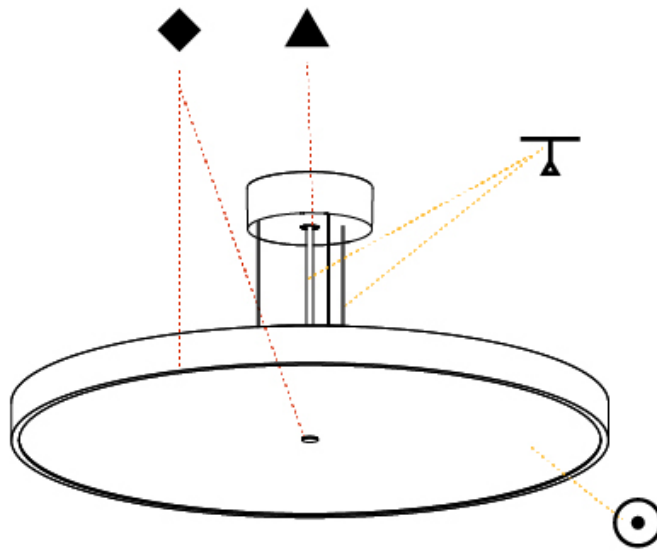

A300004-

PROJECT	_____
TYPE	_____
SPECIFIER	_____
QUANTITY	_____
DATE	_____

A