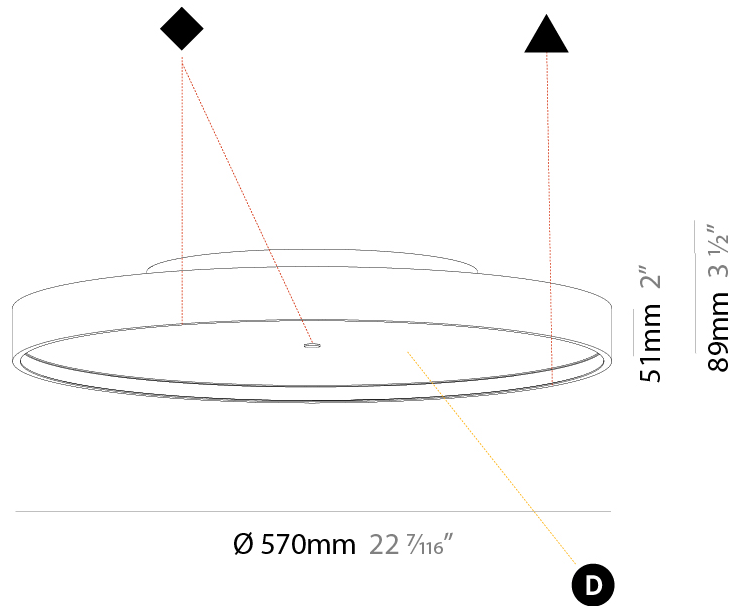

1. To build a product code in our configurator select the specify button on the base model # product page
2. To build a manual product code on this datasheet choose from the options listed below in blue font and add the suffix to the base model #

GENERAL

Series: Sign Diva
Subseries: Sign Diva Korona
Brand: Prolicht
Division: Architectural
Mounting Type: Surface
Mounting Location: Ceiling
Subcategory: Ambient

PHYSICAL

Shape: Round
Diameter (mm): 570
Diameter (in): 22 7/16
Height (mm): 89
Height (in): 3 1/2
Light Distribution: Direct
Weight (kg): 7.336
Weight (lbs): 16.173
Diffuser: PMMA - Opal/Micro-Prism/Sparkling Secret/Vintage Industrial
Fixture Finish: SSR / BKV / CWI / CRY / HAB / UFT / ITA / RUA / FTG / MYG / LOD / PUS / FRO / FUP / KIA / POP / BLS / SPG / MEY / GOH / GUM / CHC / COM / ABZ / JAG / OBR / MOS / ROR
Fixture Material: Extruded Aluminum / Steel

ELECTRICAL

Lamp Type: LED (Zhaga Standard)
Input Wattage (W): 58.3
Total Output Wattage (W): 53
Dimming: Tri-Mode (Non-Dimming and Phase Dimming (120Vac only) and 0-10V Dimming)
Driver Included: Yes
Driver Location: Integrated
Driver Type: Constant Current - Universal
Driver Class: Class 2
Input Voltage (V): 120 - 277
Constant Current (MA): 350

LED

Color Temperature (°K): 3000 / 3500 / 4000
Max. Delivered Lumen (lm): 6120 / 6233 / 6360
CRI: >90 CRI
Lamp Life (hrs): 50000

OPTICAL

RATINGS AND CERTIFICATIONS

Certified By: Certified for North American Standards
IP rating: IP20