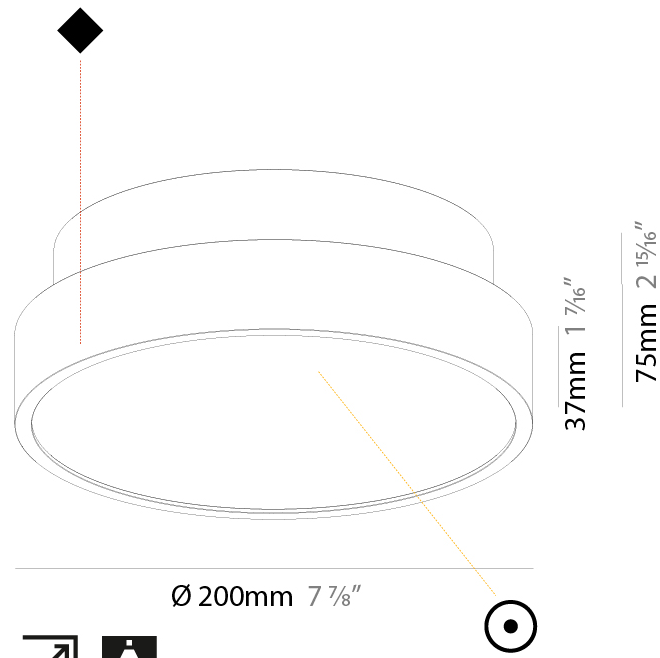

GENERAL

Series: Sign Diva
Subseries: Sign Diva
Brand: Prolicht
Division: Architectural
Mounting Type: Surface
Mounting Location: Ceiling
Subcategory: Ambient

PHYSICAL

Shape: Round
Diameter (mm): 200
Diameter (in): 7 7/8
Height (mm): 75
Height (in): 2 15/16
Light Distribution: Direct
Weight (kg): 1.122
Weight (lbs): 2.474
Diffuser: PMMA - Opal/Micro-Prism/Sparkling Secret/Vintage Industrial with Shine Ring
Fixture Finish: SSR / BKV / CWI / CRY / HAB / UFT / ITA / RUA / FTG / MYG / LOD / PUS / FRO / FUP / KIA / POP / BLS / SPG / MEY / GOH / GUM / CHC / COM / ABZ / JAG / OBR / MOS / ROR
Fixture Material: Extruded Aluminum / Steel

ELECTRICAL

Lamp Type: LED (Zhaga Standard)
Input Wattage (W): 12.1
Total Output Wattage (W): 11
Dimming: Tri-Mode (Non-Dimming and Phase Dimming (120Vac only) and 0-10V Dimming)
Driver Included: Yes
Driver Location: Integrated
Driver Type: Constant Current - Universal
Driver Class: Class 2
Input Voltage (V): 120 - 277
Constant Current (MA): 350

LED

Color Temperature (°K): 3000 / 3500 / 4000
Max. Delivered Lumen (lm): 1040 / 1058 / 1080
CRI: >90 CRI
Lamp Life (hrs): 50000

OPTICAL

RATINGS AND CERTIFICATIONS

Certified By: Certified for North American Standards
IP rating: IP20