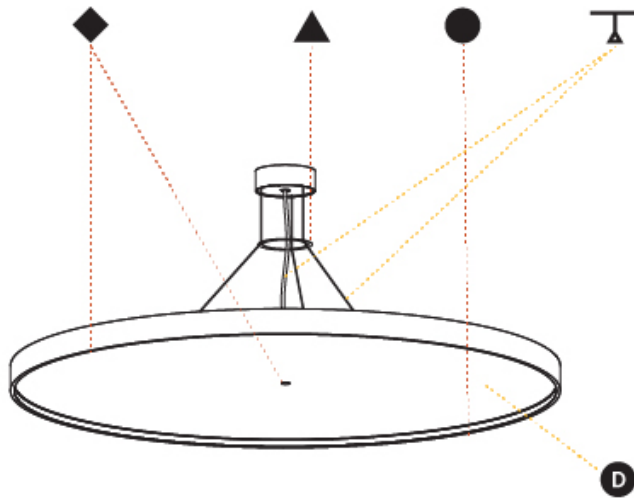

SIGN DIVA KORONA SUSPENSION

A300017-

PROJECT

TYPE

SPECIFIER

QUANTITY

DATE

A