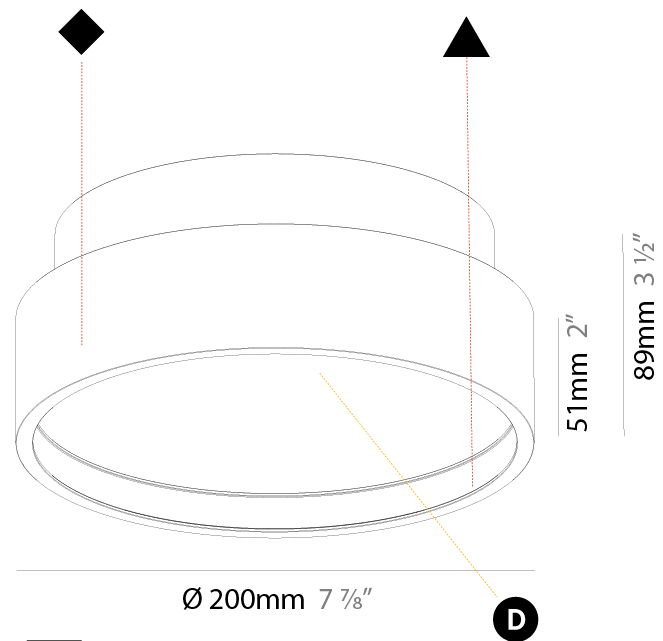

1. To build a product code in our configurator select the specify button on the base model # product page
2. To build a manual product code on this datasheet choose from the options listed below in blue font and add the suffix to the base model #

GENERAL

Series: Sign Diva
Subseries: Sign Diva Korona
Brand: Prolicht
Division: Architectural
Mounting Type: Surface
Mounting Location: Ceiling
Subcategory: Ambient

PHYSICAL

Shape: Round
Diameter (mm): 200
Diameter (in): 7 7/8
Height (mm): 89
Height (in): 3 1/2
Light Distribution: Direct
Weight (kg): 1.263
Weight (lbs): 2.784
Diffuser: [PMMA - Opal/Micro-Prism/Sparkling Secret/Vintage Industrial](#)
Fixture Finish: [SSR / BKV / CWI / CRY / HAB / UFT / ITA / RUA / FTG / MYG / LOD / PUS / FRO / FUP / KIA / POP / BLS / SPG / MEY / GOH / GUM / CHC / COM / ABZ / JAG / OBR / MOS / ROR](#)
Fixture Material: [Extruded Aluminum / Steel](#)

ELECTRICAL

Lamp Type: LED (Zhaga Standard)
Input Wattage (W): 12.1
Total Output Wattage (W): 11
Dimming: [Tri-Mode (Non-Dimming and Phase Dimming (120Vac only) and 0-10V Dimming)](#)
Driver Included: Yes
Driver Location: Integrated
Driver Type: Constant Current - Universal
Driver Class: Class 2
Input Voltage (V): 120 - 277
Constant Current (MA): 350

LED

Color Temperature (°K): [3000 / 3500 / 4000](#)
Max. Delivered Lumen (lm): 1040 / 1054 / 1080
CRI: >90 CRI
Lamp Life (hrs): 50000

OPTICAL

RATINGS AND CERTIFICATIONS

Certified By: Certified for North American Standards
IP rating: IP20