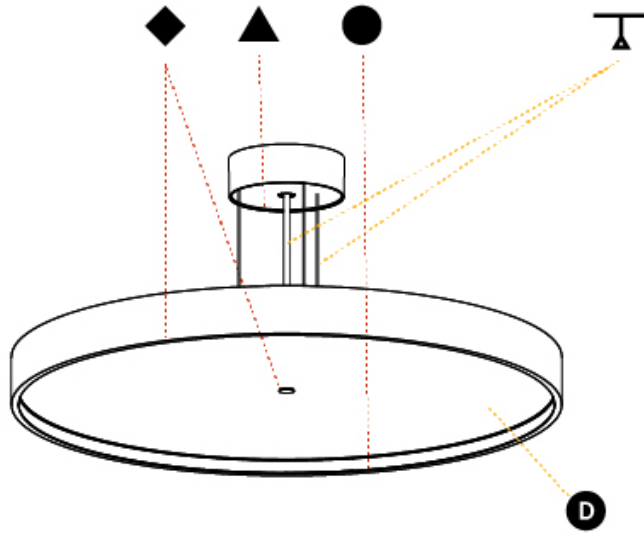

SIGN DIVA KORONA SUSPENSION

A300013-

PROJECT

TYPE

SPECIFIER

QUANTITY

DATE

A