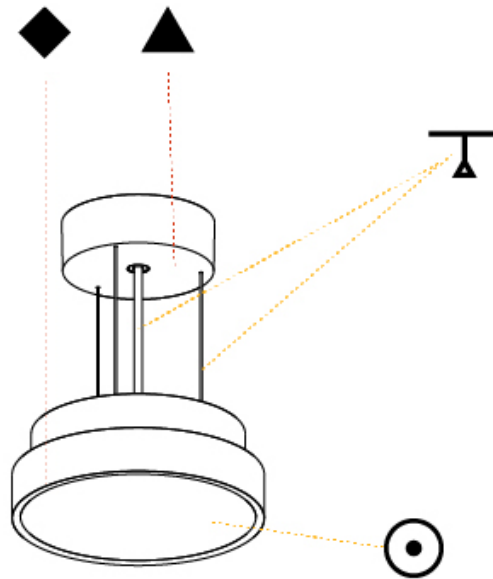

SIGN DIVA SUSPENSION

A300001-

PROJECT
TYPE
SPECIFIER
QUANTITY
DATE

A