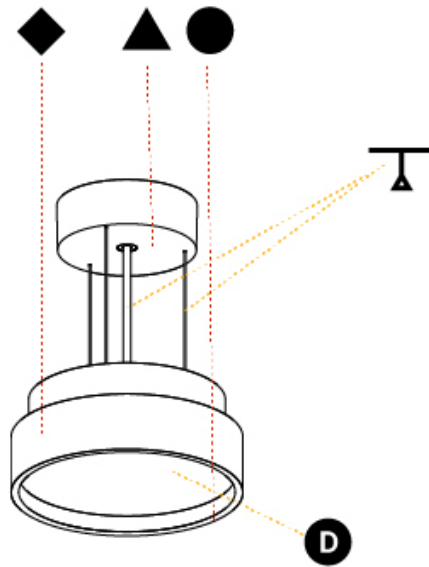

SIGN DIVA KORONA SUSPENSION

A300010-

PROJECT

TYPE

SPECIFIER

QUANTITY

DATE

A