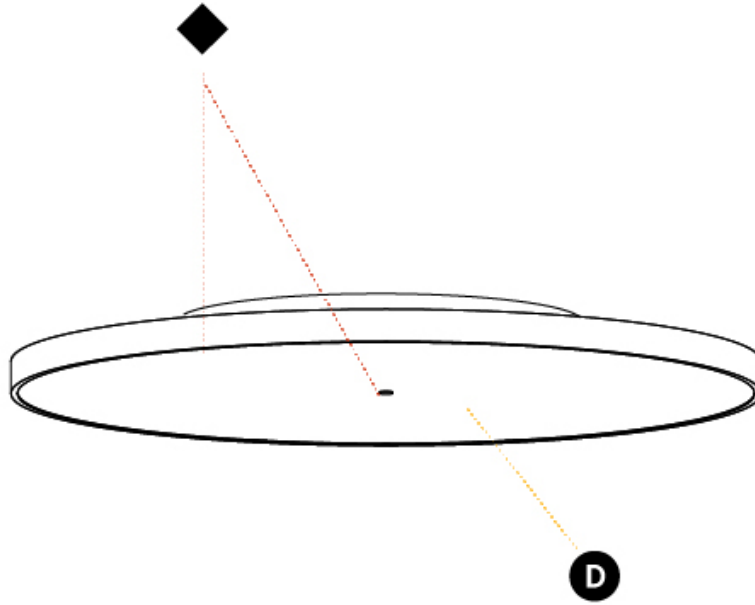

A3D093-

PROJECT
TYPE
SPECIFIER
QUANTITY
DATE