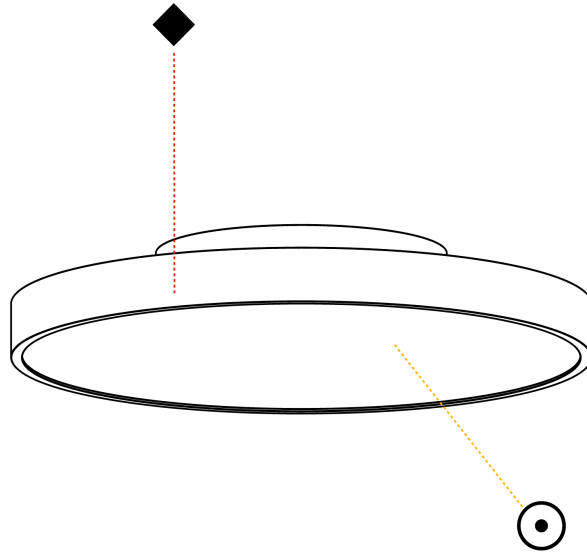

SIGN DIVA SURFACE

A3D091-

PROJECT

TYPE

SPECIFIER

QUANTITY

DATE

A