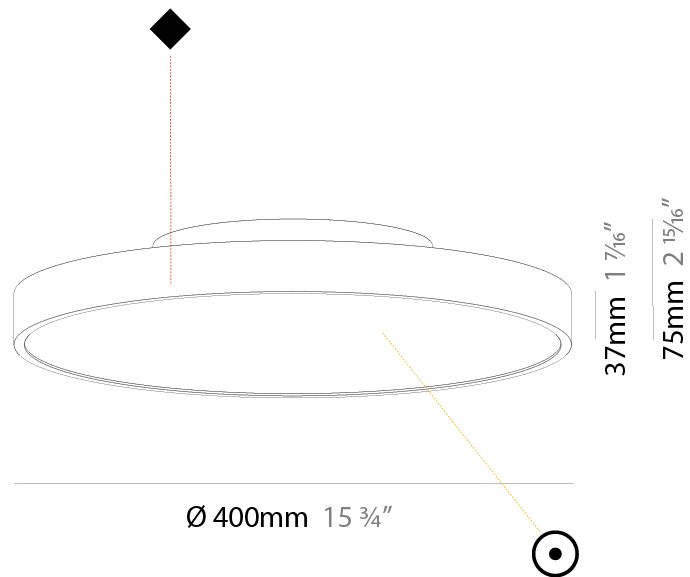

GENERAL

Series: Sign Diva
Subseries: Sign Diva
Brand: Prolicht
Division: Architectural
Mounting Type: Surface
Mounting Location: Ceiling
Subcategory: Ambient

PHYSICAL

Shape: Round
Diameter (mm): 400
Diameter (in): 15 3/4
Height (mm): 75
Height (in): 2 15/16
Light Distribution: Direct
Weight (kg): 2.306
Weight (lbs): 5.084
Diffuser: PMMA - Opal/Micro-Prism/Sparkling Secret/Vintage Industrial with Shine Ring
Fixture Finish: SSR / BKV / CWI / CRY / HAB / UFT / ITA / RUA / FTG / MYG / LOD / PUS / FRO / FUP / KIA / POP / BLS / SPG / MEY / GOH / GUM / CHC / COM / ABZ / JAG / OBR / MOS / ROR
Fixture Material: Extruded Aluminum / Steel

ELECTRICAL

Lamp Type: LED (Zhaga Standard)
Input Wattage (W): 19.8
Total Output Wattage (W): 16
Dimming: Tri-Mode (Non-Dimming and Phase Dimming (120Vac only) and 0-10V Dimming)
Driver Included: Yes
Driver Location: Integrated
Driver Type: Constant Current - Universal
Driver Class: Class 2
Input Voltage (V): 120 - 277
Constant Current (MA): 500

LED

Color Temperature (°K): 3000 / 3500 / 4000
Max. Delivered Lumen (lm): 2260 / 2293 / 2340
CRI: >90 CRI
Lamp Life (hrs): 50000

OPTICAL

RATINGS AND CERTIFICATIONS

Certified By: Certified for North American Standards
IP rating: IP20