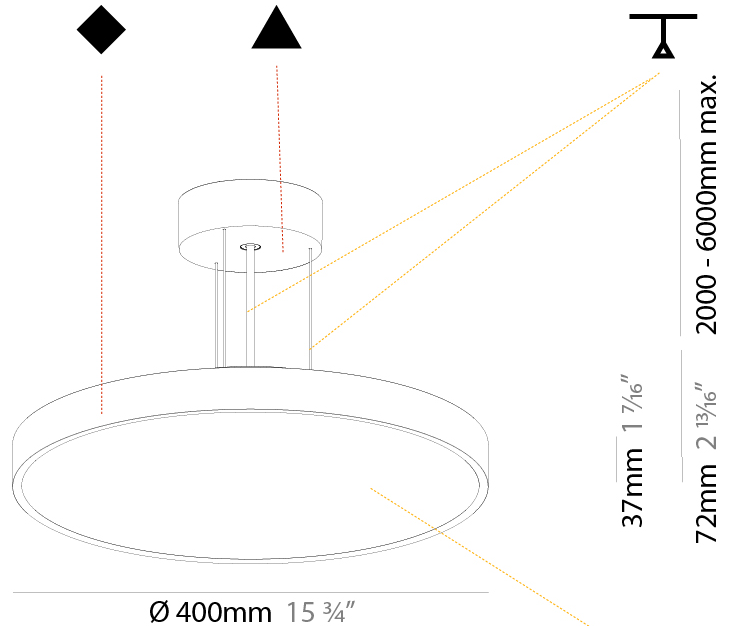

GENERAL

Series: Sign Diva
Subseries: Sign Diva
Brand: Prolicht
Division: Architectural
Mounting Type: Suspension
Mounting Location: Ceiling
Subcategory: Pendant

PHYSICAL

Shape: Round
Diameter (mm): 400
Diameter (in): 15 3/4
Height (mm): 72
Height (in): 2 13/16
Max. Overall Height (mm): 2072
Max. Overall Height (in): 81 3/16
Light Distribution: Direct
Weight (kg): 2.972
Weight (lbs): 6.55
Diffuser: PMMA - Opal / Micro-Prism / Sparkling Secret / Vintage Industrial with Shine Ring
Fixture Finish: SSR / BKV / CWI / CRY / HAB / UFT / ITA / RUA / FTG / MYG / LOD / PUS / FRO / FUP / KIA / POP / BLS / SPG / MEY / GOH / GUM / CHC / COM / ABZ / JAG / OBR / MOS / ROR
Fixture Material: Extruded Aluminum / Steel
Cable Details: 2000mm or 6000mm Transparent Cable

ELECTRICAL

Lamp Type: LED (Zhaga Standard)
Input Wattage (W): 19.8
Total Output Wattage (W): 16
Dimming: Tri-Mode (Non-Dimming and Phase Dimming (120Vac only) and 0-10V Dimming)
Driver Included: Yes
Driver Location: Integrated
Driver Type: Constant Current - Universal
Driver Class: Class 2
Input Voltage (V): 120 - 277
Constant Current (MA): 500

LED

Color Temperature (°K): 2700 / 3000 / 3500 / 4000
Max. Delivered Lumen (lm): 1160 / 1733 / 1741 / 1776
CRI: >90 CRI
Lamp Life (hrs): 50000

OPTICAL

RATINGS AND CERTIFICATIONS

Certified By: Certified for North American Standards
IP rating: IP20

PROJECT
TYPE
SPECIFIER
QUANTITY
DATE