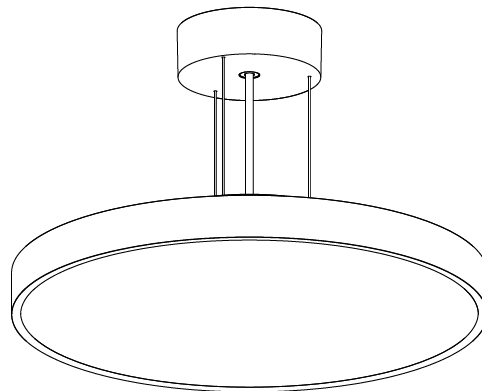

GENERAL

Series: Sign Diva
Subseries: Sign Diva Korona
Brand: Prolicht
Division: Architectural
Mounting Type: Suspension
Mounting Location: Ceiling
Subcategory: Pendant

PHYSICAL

Shape: Round
Diameter (mm): 400
Diameter (in): 15 3/4
Height (mm): 86
Height (in): 3 3/8
Light Distribution: Direct
Weight (kg): 3.302
Weight (lbs): 7.28
Diffuser: PMMA - Opal / Micro-Prism / Sparkling Secret / Vintage Industrial
Fixture Finish: SSR / BKV / CWI / CRY / HAB / UFT / ITA / RUA / FTG / MYG / LOD / PUS / FRO / FUP / KIA / POP / BLS / SPG / MEY / GOH / GUM / CHC / COM / ABZ / JAG / OBR / MOS / ROR
Fixture Material: Extruded Aluminum / Steel
Cable Details: 2,000mm/78 3/4" or 6,000mm/236 1/4" Transparent Cable

ELECTRICAL

Lamp Type: LED (Zhaga Standard)
Input Wattage (W): 17
Dimming: Tri-Mode (Non-Dimming and Phase Dimming (120Vac only) and 0-10V Dimming)
Driver Included: Yes
Driver Location: Integrated
Driver Type: Constant Current - Universal
Driver Class: Class 2
Input Voltage (V): 120 - 277
Constant Current (MA): 500

LED

Color Temperature (°K): 2700 / 3000 / 3500 / 4000
Max. Delivered Lumen (lm): 1807 / 1943 / 1951 / 1991
Nominal Lumen (lm): 2250 / 2420 / 2430 / 2480
CRI: >90 CRI
Lamp Life (hrs): 50000

OPTICAL

RATINGS AND CERTIFICATIONS

Certified By: Certified for North American Standards
IP rating: IP20

51mm 2"
86mm 3 3/8"   2000-6000mm max.

Ø 400mm 15 3/4"