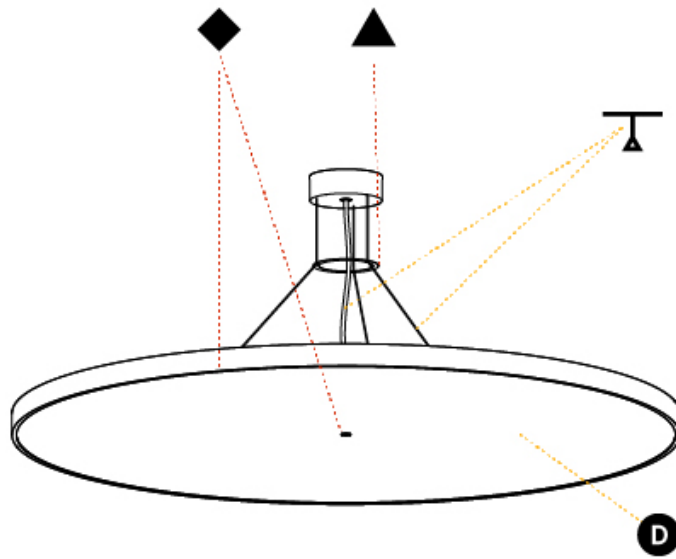

SIGN DIVA SUSPENSION

A300008-

PROJECT _____

TYPE _____

SPECIFIER _____

QUANTITY _____

DATE _____