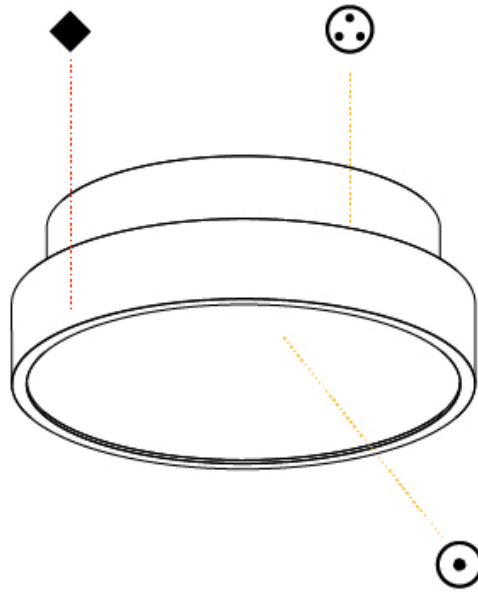

SIGN DIVA SURFACE

A3D090-

PROJECT _____

TYPE _____

SPECIFIER _____

QUANTITY _____

DATE _____