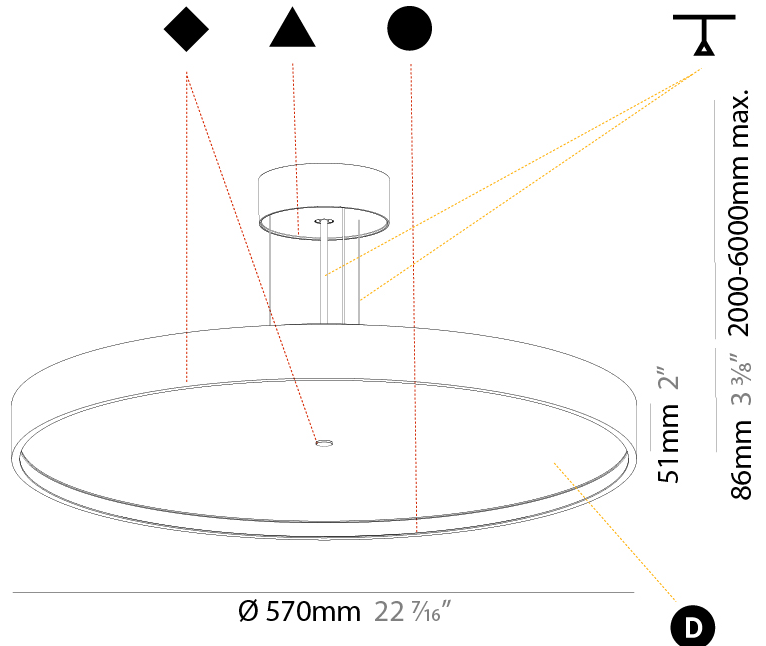

GENERAL

Series: Sign Diva
Subseries: Sign Diva Korona
Brand: Prolicht
Division: Architectural
Mounting Type: Suspension
Mounting Location: Ceiling
Subcategory: Pendant

PHYSICAL

Shape: Round
Diameter (mm): 570
Diameter (in): 22 7/16
Height (mm): 86
Height (in): 3 3/8
Light Distribution: Direct
Weight (kg): 8.067
Weight (lbs): 17.78
Diffuser: PMMA - Opal / Micro-Prism / Sparkling Secret / Vintage Industrial
Fixture Finish: SSR / BKV / CWI / CRY / HAB / UFT / ITA / RUA / FTG / MYG / LOD / PUS / FRO / FUP / KIA / POP / BLS / SPG / MEY / GOH / GUM / CHC / COM / ABZ / JAG / OBR / MOS / ROR
Fixture Material: Extruded Aluminum / Steel
Cable Details: 2,000mm/78 3/4" or 6,000mm/236 1/4" Transparent Cable

ELECTRICAL

Lamp Type: LED (Zhaga Standard)
Input Wattage (W): 49
Total Output Wattage (W): 46.9
Dimming: Tri-Mode (Non-Dimming and Phase Dimming (120Vac only) and 0-10V Dimming)
Driver Included: Yes
Driver Location: Integrated
Driver Type: Constant Current - Universal
Driver Class: Class 2
Input Voltage (V): 120 - 277
Constant Current (MA): 350

LED

Color Temperature (°K): 2700 / 3000 / 3500 / 4000
Max. Delivered Lumen (lm): 4978 / 5337 / 5384 / 5494
Nominal Lumen (lm): 6199 / 6646 / 6705 / 6842
CRI: >90 CRI
Lamp Life (hrs): 50000

OPTICAL

RATINGS AND CERTIFICATIONS

Certified By: Certified for North American Standards
IP rating: IP20