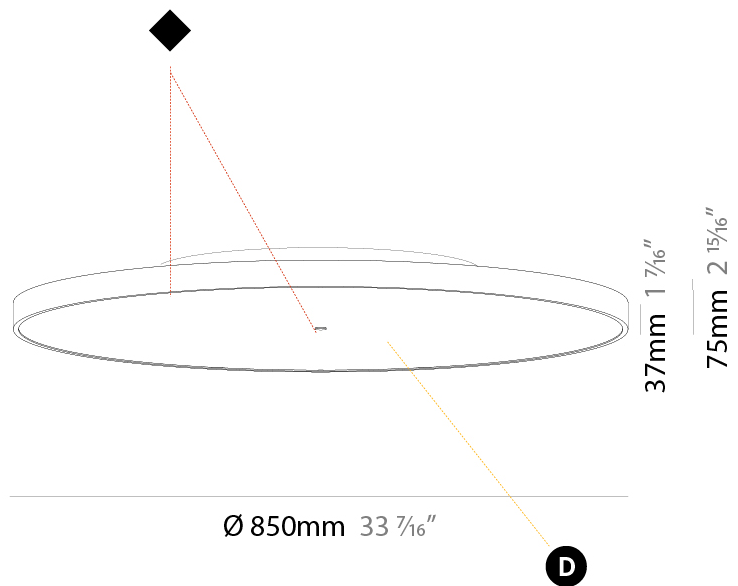

GENERAL

Series: Sign Diva
Subseries: Sign Diva
Brand: Prolicht
Division: Architectural
Mounting Type: Surface
Mounting Location: Ceiling
Subcategory: Ambient

PHYSICAL

Shape: Round
Diameter (mm): 850
Diameter (in): 33 7/16
Height (mm): 75
Height (in): 2 15/16
Light Distribution: Direct
Weight (kg): 12.925
Weight (lbs): 28.495
Diffuser: PMMA - Opal/Micro-Prism/Sparkling Secret/Vintage Industrial with Shine Ring
Fixture Finish: SSR / BKV / CWI / CRY / HAB / UFT / ITA / RUA / FTG / MYG / LOD / PUS / FRO / FUP / KIA / POP / BLS / SPG / MEY / GOH / GUM / CHC / COM / ABZ / JAG / OBR / MOS / ROR
Fixture Material: Extruded Aluminum / Steel

ELECTRICAL

Lamp Type: LED (Zhaga Standard)
Input Wattage (W): 96.8
Total Output Wattage (W): 76.8
Dimming: Tri-Mode (Non-Dimming and Phase Dimming (120Vac only) and 0-10V Dimming)
Driver Included: Yes
Driver Location: Integrated
Driver Type: Constant Current - Universal
Driver Class: Class 2
Input Voltage (V): 120 - 277
Constant Current (MA): 600

LED

Color Temperature (°K): 3000 / 3500 / 4000
Max. Delivered Lumen (lm): 11160 / 11388 / 11620
CRI: >90 CRI
Lamp Life (hrs): 50000

OPTICAL

RATINGS AND CERTIFICATIONS

Certified By: Certified for North American Standards
IP rating: IP20