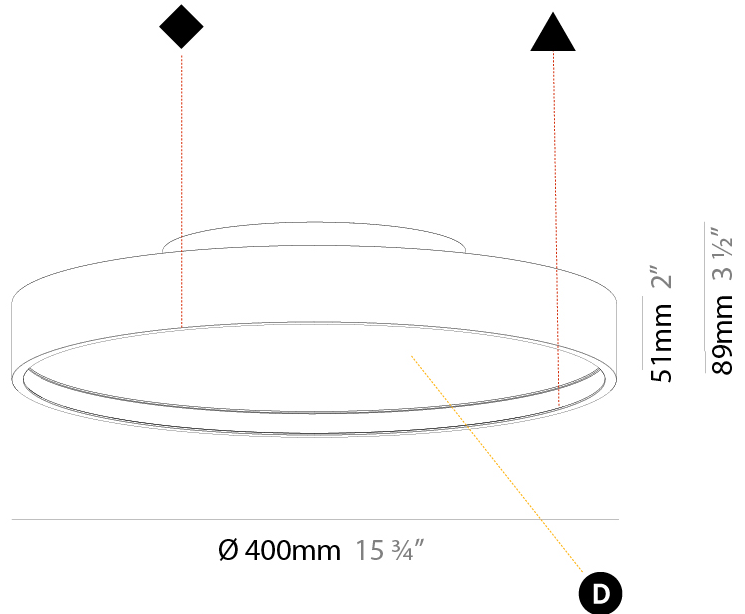

1. To build a product code in our configurator select the specify button on the base model # product page
2. To build a manual product code on this datasheet choose from the options listed below in blue font and add the suffix to the base model #

GENERAL

Series: Sign Diva
Subseries: Sign Diva Korona
Brand: Prolicht
Division: Architectural
Mounting Type: Surface
Mounting Location: Ceiling
Subcategory: Ambient

PHYSICAL

Shape: Round
Diameter (mm): 400
Diameter (in): 15 3/4
Height (mm): 89
Height (in): 3 1/2
Light Distribution: Direct
Weight (kg): 2.636
Weight (lbs): 5.811
Diffuser: PMMA - Opal/Micro-Prism/Sparkling Secret/Vintage Industrial
Fixture Finish: SSR / BKV / CWI / CRY / HAB / UFT / ITA / RUA / FTG / MYG / LOD / PUS / FRO / FUP / KIA / POP / BLS / SPG / MEY / GOH / GUM / CHC / COM / ABZ / JAG / OBR / MOS / ROR
Fixture Material: Extruded Aluminum / Steel

ELECTRICAL

Lamp Type: LED (Zhaga Standard)
Input Wattage (W): 19.8
Total Output Wattage (W): 16
Dimming: Tri-Mode (Non-Dimming and Phase Dimming (120Vac only) and 0-10V Dimming)
Driver Included: Yes
Driver Location: Integrated
Driver Type: Constant Current - Universal
Driver Class: Class 2
Input Voltage (V): 120 - 277
Constant Current (MA): 500

LED

Color Temperature (°K): 3000 / 3500 / 4000
Max. Delivered Lumen (lm): 2260 / 2293 / 2340
CRI: >90 CRI
Lamp Life (hrs): 50000

OPTICAL

RATINGS AND CERTIFICATIONS

Certified By: Certified for North American Standards
IP rating: IP20