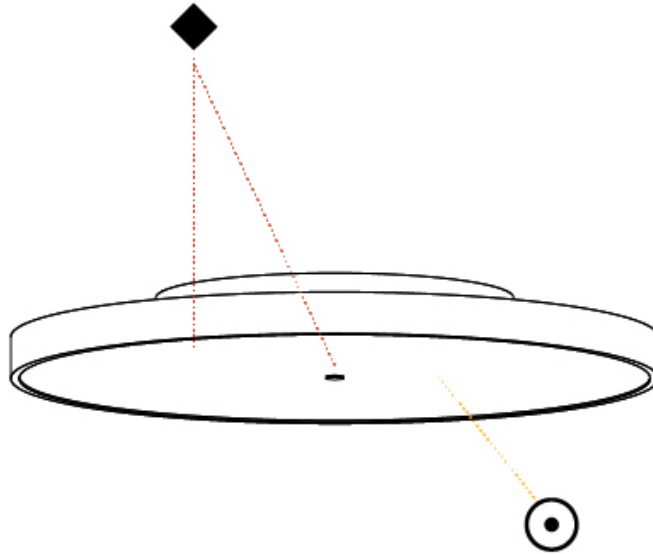

A3D092-

PROJECT

TYPE

SPECIFIER

QUANTITY

DATE