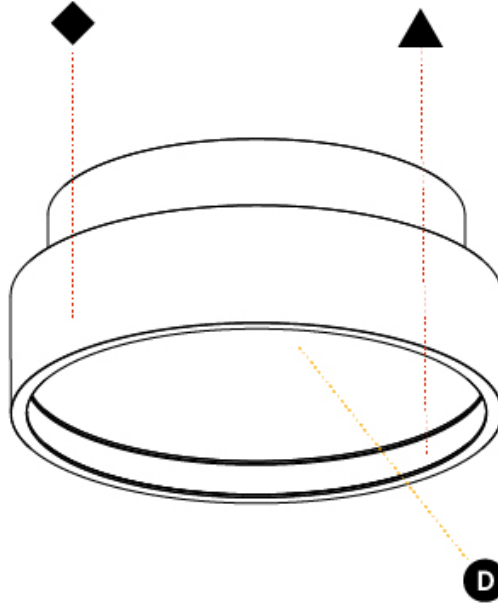

SIGN DIVA KORONA SURFACE

A3D100-

PROJECT
TYPE
SPECIFIER
QUANTITY
DATE