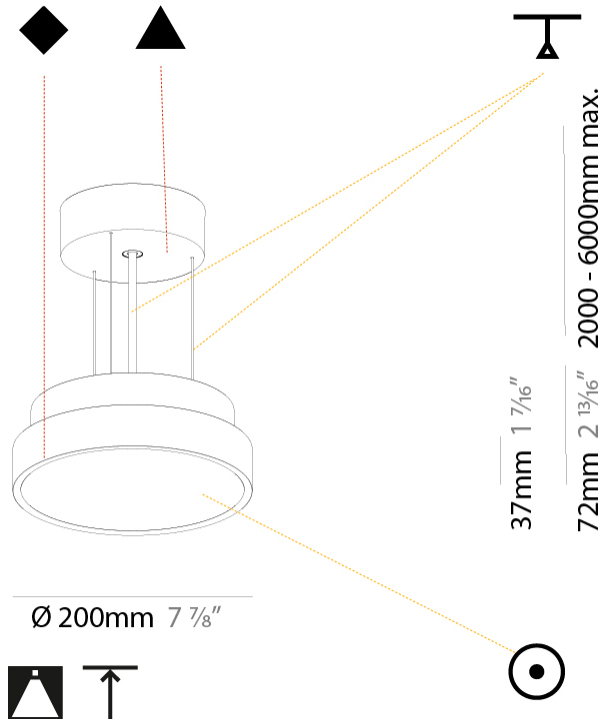

GENERAL

Series: Sign Diva
Subseries: Sign Diva
Brand: Prolicht
Division: Architectural
Mounting Type: Suspension
Mounting Location: Ceiling
Subcategory: Pendant

PHYSICAL

Shape: Round
Diameter (mm): 200
Diameter (in): 7 7/8
Height (mm): 72
Height (in): 2 13/16
Max. Overall Height (mm): 2072
Max. Overall Height (in): 81 9/16
Light Distribution: Direct
Weight (kg): 1.732
Weight (lbs): 3.818

Diffuser: PMMA - Opal / Micro-Prism / Sparkling Secret / Vintage Industrial with Shine Ring

Fixture Finish: SSR / BKV / CWI / CRY / HAB / UFT / ITA / RUA / FTG / MYG / LOD / PUS / FRO / FUP / KIA / POP / BLS / SPG / MEY / GOH / GUM / CHC / COM / ABZ / JAG / OBR / MOS / ROR

Fixture Material: Extruded Aluminum / Steel

Cable Details: 2000mm or 6000mm Transparent Cable

ELECTRICAL

Lamp Type: LED (Zhaga Standard)
Input Wattage (W): 12.1
Total Output Wattage (W): 11
Dimming: Tri-Mode (Non-Dimming and Phase Dimming (120Vac only) and 0-10V Dimming)
Driver Included: Yes
Driver Location: Integrated
Driver Type: Constant Current - Universal
Driver Class: Class 2
Input Voltage (V): 120 - 277
Constant Current (MA): 350

LED

Color Temperature (°K): 2700 / 3000 / 3500 / 4000
Max. Delivered Lumen (lm): 776 / 970 / 980 / 1000
CRI: >90 CRI
Lamp Life (hrs): 50000

OPTICAL

RATINGS AND CERTIFICATIONS

Certified By: Certified for North American Standards
IP rating: IP20