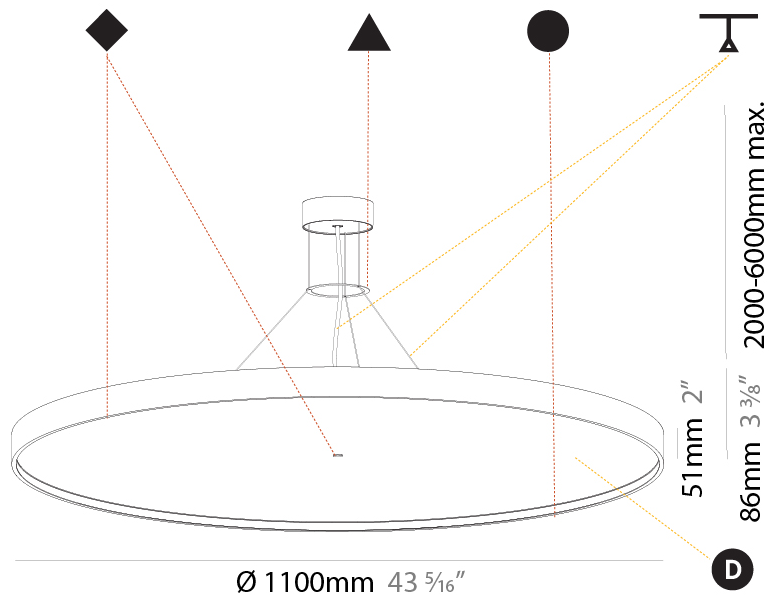

GENERAL

Series: Sign Diva
Subseries: Sign Diva Korona
Brand: Prolicht
Division: Architectural
Mounting Type: Suspension
Mounting Location: Ceiling
Subcategory: Pendant

PHYSICAL

Shape: Round
Diameter (mm): 1100
Diameter (in): 43 ⁵/₁₆"
Height (mm): 86
Height (in): 3 ³/₈"
Max. Overall Height (mm): 2086
Max. Overall Height (in): 82 ⁷/₈"
Light Distribution: Direct
Weight (kg): 19.986
Weight (lbs): 44.06
Diffuser: PMMA - Opal / Micro-Prism / Sparkling Secret / Vintage Industrial
Fixture Finish: SSR / BKV / CWI / CRY / HAB / UFT / ITA / RUA / FTG / MYG / LOD / PUS / FRO / FUP / KIA / POP / BLS / SPG / MEY / GOH / GUM / CHC / COM / ABZ / JAG / OBR / MOS / ROR
Fixture Material: Extruded Aluminum / Steel
Cable Details: 2000mm or 6000mm Transparent Cable

ELECTRICAL

Lamp Type: LED (Zhaga Standard)
Input Wattage (W): 145
Total Output Wattage (W): 135
Dimming: Tri-Mode (Non-Dimming and Phase Dimming (120Vac only) and 0-10V Dimming)
Driver Included: Yes
Driver Location: Integrated
Driver Type: Constant Current - Universal
Driver Class: Class 2
Input Voltage (V): 120 - 277
Constant Current (MA): 600

LED

Color Temperature (°K): 2700 / 3000 / 3500 / 4000
Max. Delivered Lumen (lm): 15931 / 17172 / 19937 / 20344
Nominal Lumen (lm): 18837 / 20305 / 23575 / 24056
CRI: >90 CRI
Lamp Life (hrs): 50000

OPTICAL

RATINGS AND CERTIFICATIONS

Certified By: Certified for North American Standards
IP rating: IP20