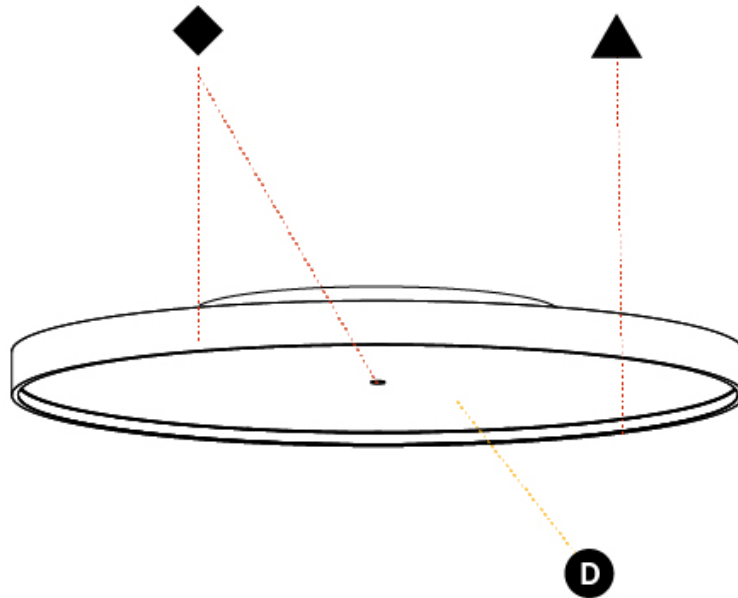

SIGN DIVA KORONA SURFACE

A3D103-

PROJECT	_____
TYPE	_____
SPECIFIER	_____
QUANTITY	_____
DATE	_____